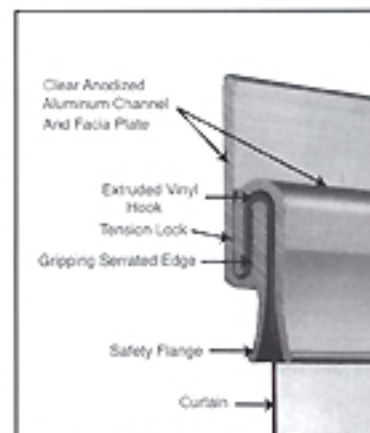

SEAL TECH SYSTEM

INSTALLATION IS AS EASY AS

1. **1** **ANCHOR SEAL TECH CHANNEL - BOTH WALL AND HEADER MOUNT ARE AVAILABLE**
2. **2** **HANG STRIPS ON CHANNEL- BUTTING UP THE SEAL TECH HOOK WILL PROVIDE THE CORRECT OVERLAP**
3. **3** **SNAP THE CAP PIECE OVER THE STRIPS AND THE INSTALLATION IS COMPLETE!**

TRAX Industrial Products

P.O. Box 2089 Loomis, CA 95650

800-520-8729

916-652-1080

traxcorp@traxindprod.com